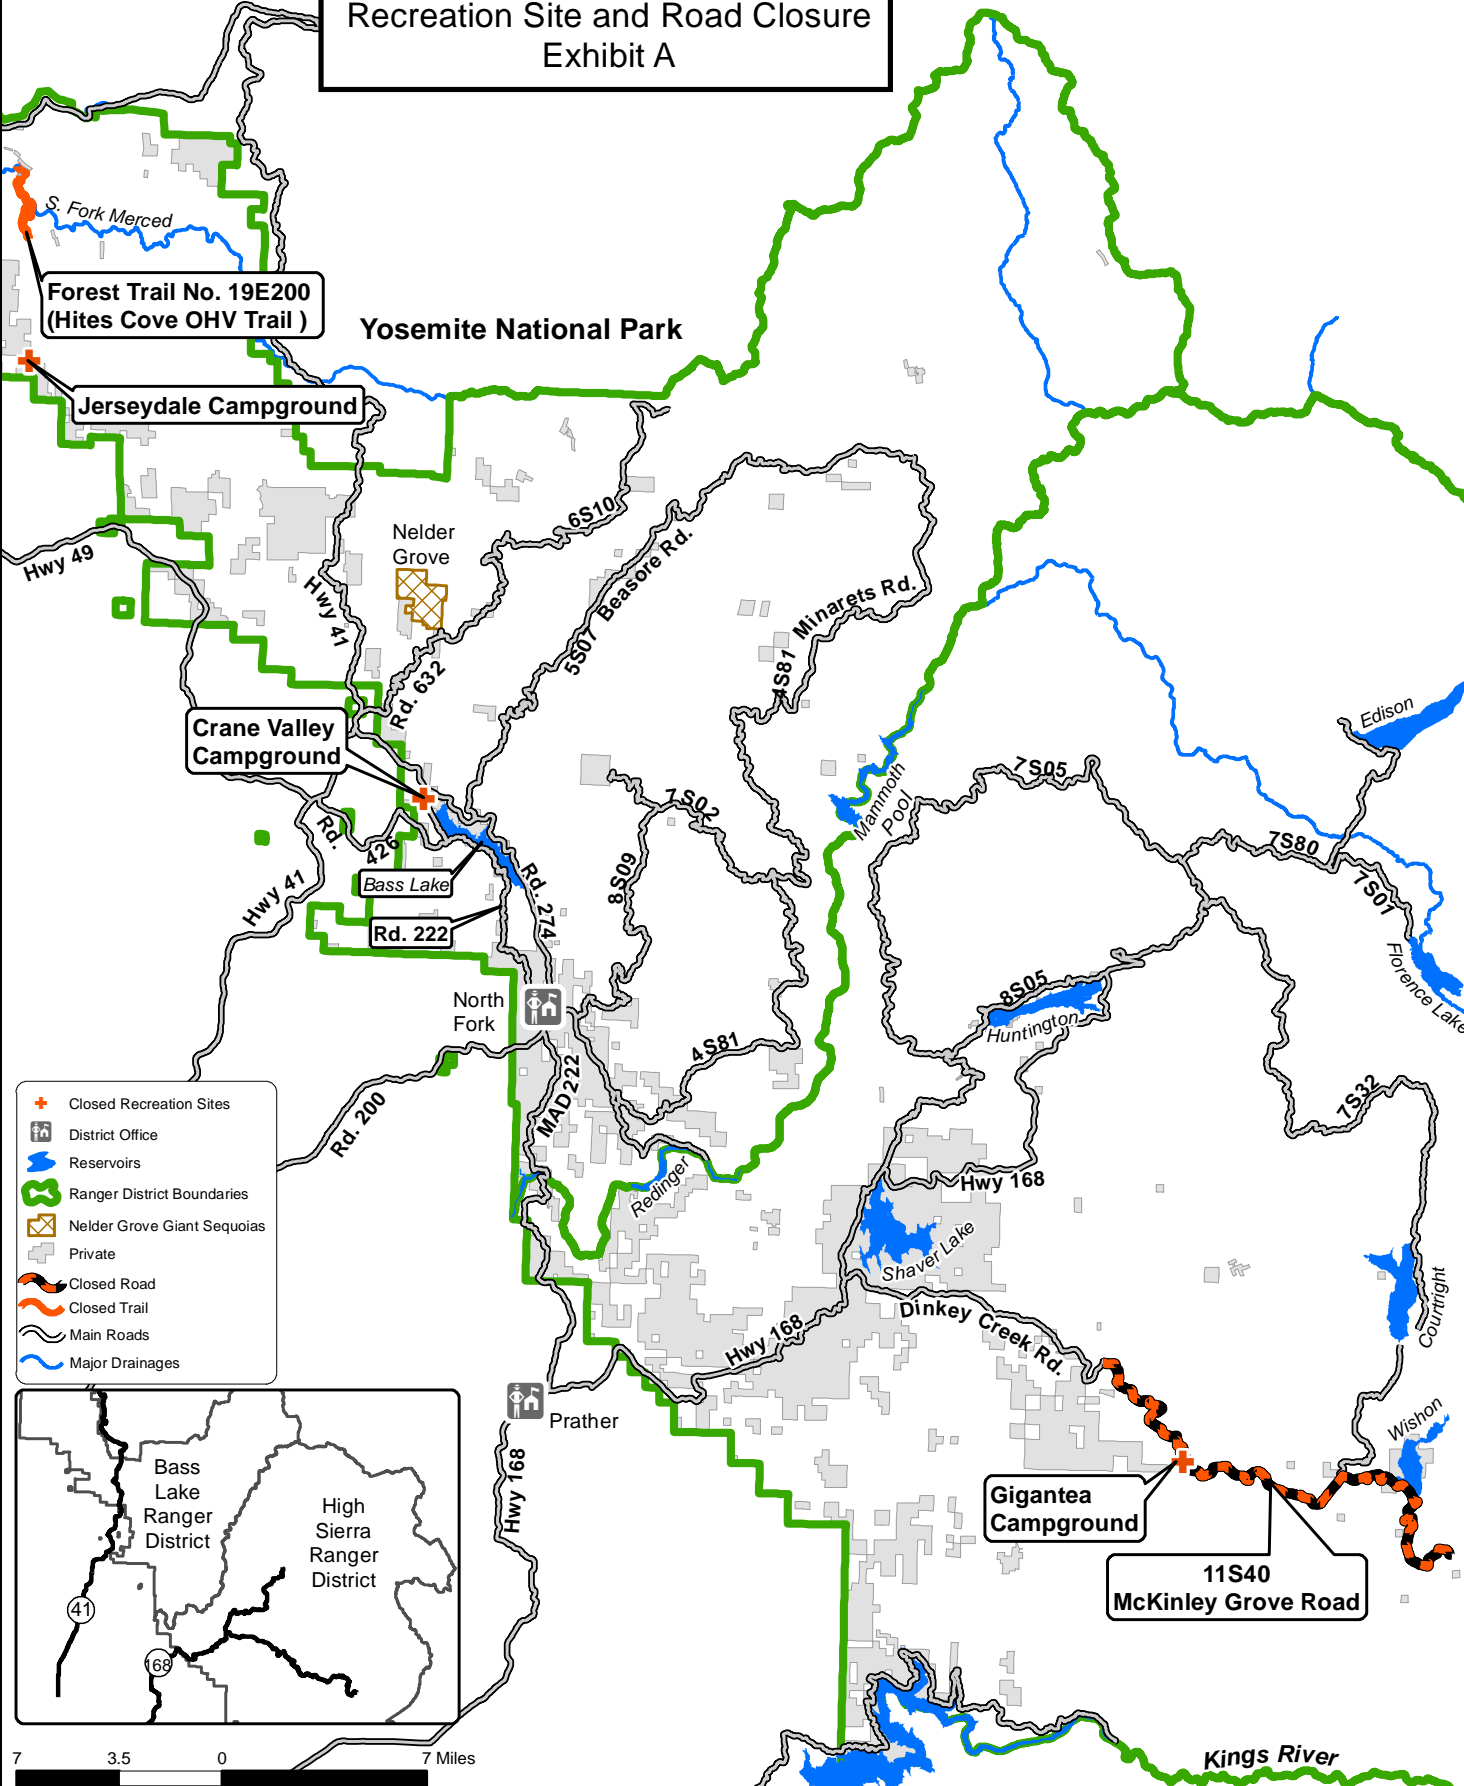

05-15-00-20-21
 Sierra National Forest
 Recreation Site and Road Closure
 Exhibit A

- Closed Recreation Sites
- District Office
- Reservoirs
- Ranger District Boundaries
- Nelder Grove Giant Sequoias
- Private
- Closed Road
- Closed Trail
- Main Roads
- Major Drainages